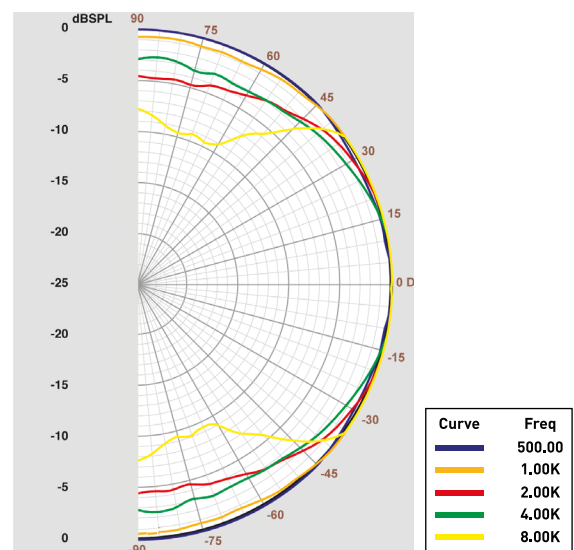

Type of speaker	2-way
Speaker drivers	4" (10cm) Flax Mid-bass 1" (25mm) Al/Mg inverted dome Tweeter
Sensitivity (2.83V/1m)	88dB
Frequency response (+/-3dB)	80Hz - 28kHz
Low-frequency cut-off (-6dB)	72Hz
Nominal impedance	8 Ω
Minimal impedance	4.5 Ω
Recommended amp power	25 - 100W
Dimensions (Ø/depth)	7 ⁹ / ₁₆ x 3 ⁵⁵ / ₆₄ " (192x98mm)
Cut-Out diameter	6 ²⁷ / ₆₄ " (163mm)
Depth behind surface	3 ²¹ / ₃₂ " (93mm)
Net weight (with grille)	2.6 lbs (1.3kg)
Box size (WxDxH)	10 ¹⁵ / ₆₄ x 10 ¹⁵ / ₆₄ x 9 ²⁷ / ₃₂ " (260x260x250mm)
Total weight (with packaging)	5.07 lbs (2.3kg)
Recommended settings for DSP-amplifiers:	
Recommended Limiter Threshold	6,8V RMS
Recommended Limiter Attack Time	0ms
Recommended Limiter Release Time	150ms
Recommended High-pass filter	40Hz Linkwitz-Riley 12 dB/octave

Dimensions

Measurements

Horizontal directivity

Vertical directivity

Frequency response

ICW4 speaker level calculation table

Power/Distance	1m	2m	5m
1 W [2.83V]	88dB	82dB	74dB
5 W [6.32V]	95dB	89dB	81dB
10 W [8.94V]	98dB	92dB	84dB
20 W [12,6V]	101dB	95dB	87dB

Summary	125Hz	250Hz	500Hz	1kHz	2kHz	4kHz	8kHz
SPL [2.83V/1m][dB]	86	88	86	86	86	87	89
Opening angle at -6dB	180°	180°	180°	180°	180°	180°	120°