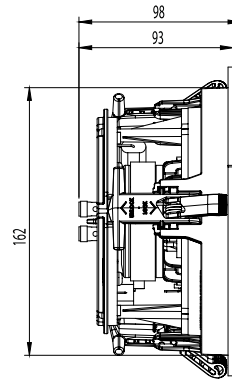

300 ICW4

Product Data Sheet

MADE IN
FRANCE

Key points

- Ultra compact 2-way speaker for custom install
- No tools required to install the product
- Loudspeaker developed and manufactured in France by Focal
- Delivered with ready-to-paint square and circular front grilles and painting protective mask
- Excellent size-performance ratio

Type of speaker	2-way
Speaker drivers	4" (10cm) Flax Mid-bass 1" (25mm) Al/Mg inverted dome Tweeter
Sensitivity (2.83V/1m)	88dB
Frequency response (+/-3dB)	80Hz - 28kHz
Low-frequency cut-off (-6dB)	72Hz
Nominal impedance	8 Ω
Minimal impedance	4.5 Ω
Recommended amp power	25 - 100W
Dimensions (Ø/depth)	7 ⁹ / ₁₆ x 3 ⁵⁵ / ₆₄ " (192x98mm)
Cut-Out diameter	6 ²⁷ / ₆₄ " (163mm)
Depth behind surface	3 ²¹ / ₃₂ " (93mm)
Net weight (with grille)	2.6 lbs (1.3kg)
Box size (WxDxH)	10 ¹⁵ / ₆₄ x 10 ¹⁵ / ₆₄ x 9 ²⁷ / ₃₂ " (260x260x250mm)
Total weight (with packaging)	5.07 lbs (2.3kg)
Recommended settings for DSP-amplifiers:	
Recommended Limiter Threshold	6,8V RMS
Recommended Limiter Attack Time	0ms
Recommended Limiter Release Time	150ms
Recommended High-pass filter	40Hz Linkwitz-Riley 12 dB/octave

Dimensions

Measurements

Horizontal directivity

Vertical directivity

Frequency response

ICW4 speaker level calculation table

Power/Distance	1m	2m	5m
1 W [2.83V]	88dB	82dB	74dB
5 W [6.32V]	95dB	89dB	81dB
10 W [8.94V]	98dB	92dB	84dB
20 W [12,6V]	101dB	95dB	87dB

Summary	125Hz	250Hz	500Hz	1kHz	2kHz	4kHz	8kHz
SPL [2.83V/1m][dB]	86	88	86	86	86	87	89
Opening angle at -6dB	180°	180°	180°	180°	180°	180°	120°