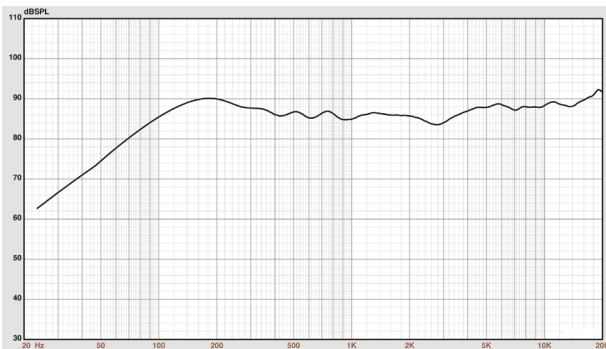

Type of speaker	2-way
Speaker drivers	4" (10cm) Flax Mid-bass 1" (25mm) Al/Mg inverted dome Tweeter
Sensitivity (2.83V/1m)	88dB
Frequency response (+/-3dB)	80Hz - 28kHz
Low-frequency cut-off (-6dB)	72Hz
Nominal impedance	8 Ω
Minimal impedance	4.5 Ω
Recommended amp power	25 - 100W
Dimensions (Ø/depth)	7 ⁹ / ₁₆ x 3 ⁵⁵ / ₆₄ " (192x98mm)
Cut-Out diameter	6 ²⁷ / ₆₄ " (163mm)
Depth behind surface	3 ²¹ / ₃₂ " (93mm)
Net weight (with grille)	2.6 lbs (1.3kg)
Box size (WxDxH)	10 ¹⁵ / ₆₄ x 10 ¹⁵ / ₆₄ x 9 ²⁷ / ₃₂ " (260x260x250mm)
Total weight (with packaging)	5.07 lbs (2.3kg)
Recommended settings for DSP-amplifiers:	
Recommended Limiter Threshold	6,8V RMS
Recommended Limiter Attack Time	0ms
Recommended Limiter Release Time	150ms
Recommended High-pass filter	40Hz Linkwitz-Riley 12 dB/octave

Dimensions

Measurements

Horizontal directivity

Vertical directivity

Frequency response

ICW4 speaker level calculation table

Power/Distance	1m	2m	5m
1 W [2.83V]	88dB	82dB	74dB
5 W [6.32V]	95dB	89dB	81dB
10 W [8.94V]	98dB	92dB	84dB
20 W [12,6V]	101dB	95dB	87dB

Summary	125Hz	250Hz	500Hz	1kHz	2kHz	4kHz	8kHz
SPL [2.83V/1m][dB]	86	88	86	86	86	87	89
Opening angle at -6dB	180°	180°	180°	180°	180°	180°	120°