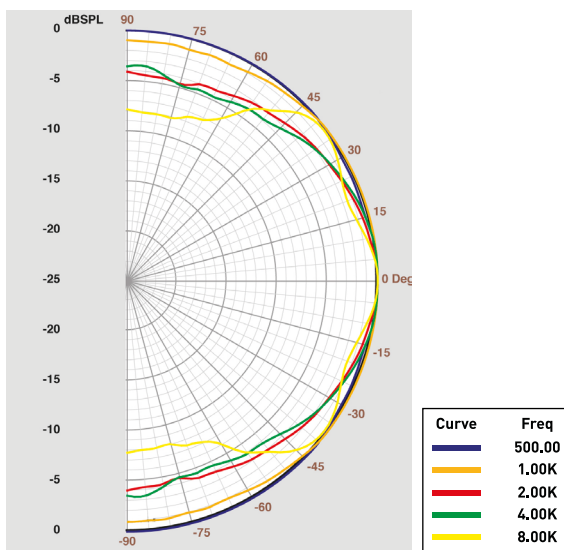

300 ICW4

Product Data Sheet

MADE IN
FRANCE

Key points

- Ultra compact 2-way speaker for custom install
- No tools required to install the product
- Loudspeaker developed and manufactured in France by Focal
- Delivered with ready-to-paint square and circular front grilles and painting protective mask
- Excellent size-performance ratio

Type of speaker	2-way
Speaker drivers	4" (10cm) Flax Mid-bass 1" (25mm) Al/Mg inverted dome Tweeter
Sensitivity (2.83V/1m)	88dB
Frequency response (+/-3dB)	80Hz - 28kHz
Low-frequency cut-off (-6dB)	72Hz
Nominal impedance	8 Ω
Minimal impedance	4.5 Ω
Recommended amp power	25 - 100W
Dimensions (Ø/depth)	7 ⁹ / ₁₆ x 3 ⁵⁵ / ₆₄ " (192x98mm)
Cut-Out diameter	6 ²⁷ / ₆₄ " (163mm)
Depth behind surface	3 ²¹ / ₃₂ " (93mm)
Net weight (with grille)	2.6 lbs (1.3kg)
Box size (WxDxH)	10 ¹⁵ / ₆₄ x 10 ¹⁵ / ₆₄ x 9 ²⁷ / ₃₂ " (260x260x250mm)
Total weight (with packaging)	5.07 lbs (2.3kg)
Recommended settings for DSP-amplifiers:	
Recommended Limiter Threshold	6,8V RMS
Recommended Limiter Attack Time	0ms
Recommended Limiter Release Time	150ms
Recommended High-pass filter	40Hz Linkwitz-Riley 12 dB/octave

Dimensions

Measurements

Horizontal directivity

Vertical directivity

Frequency response

ICW4 speaker level calculation table

Power/Distance	1m	2m	5m
1 W [2.83V]	88dB	82dB	74dB
5 W [6.32V]	95dB	89dB	81dB
10 W [8.94V]	98dB	92dB	84dB
20 W [12,6V]	101dB	95dB	87dB

Summary	125Hz	250Hz	500Hz	1kHz	2kHz	4kHz	8kHz
SPL [2.83V/1m][dB]	86	88	86	86	86	87	89
Opening angle at -6dB	180°	180°	180°	180°	180°	180°	120°