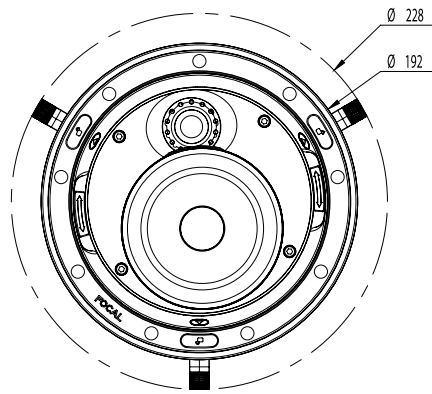

300 ICW4

Product Data Sheet

MADE IN
FRANCE

Key points

- Ultra compact 2-way speaker for custom install
- No tools required to install the product
- Loudspeaker developed and manufactured in France by Focal
- Delivered with ready-to-paint square and circular front grilles and painting protective mask
- Excellent size-performance ratio

Type of speaker	2-way
Speaker drivers	4" (10cm) Flax Mid-bass 1" (25mm) Al/Mg inverted dome Tweeter
Sensitivity (2.83V/1m)	88dB
Frequency response (+/-3dB)	80Hz - 28kHz
Low-frequency cut-off (-6dB)	72Hz
Nominal impedance	8 Ω
Minimal impedance	4.5 Ω
Recommended amp power	25 - 100W
Dimensions (Ø/depth)	7 ⁹ / ₁₆ x 3 ⁵⁵ / ₆₄ " (192x98mm)
Cut-Out diameter	6 ²⁷ / ₆₄ " (163mm)
Depth behind surface	3 ²¹ / ₃₂ " (93mm)
Net weight (with grille)	2.6 lbs (1.3kg)
Box size (WxDxH)	10 ¹⁵ / ₆₄ x 10 ¹⁵ / ₆₄ x 9 ²⁷ / ₃₂ " (260x260x250mm)
Total weight (with packaging)	5.07 lbs (2.3kg)
Recommended settings for DSP-amplifiers:	
Recommended Limiter Threshold	6,8V RMS
Recommended Limiter Attack Time	0ms
Recommended Limiter Release Time	150ms
Recommended High-pass filter	40Hz Linkwitz-Riley 12 dB/octave

Dimensions

Measurements

Horizontal directivity

Vertical directivity

Frequency response

ICW4 speaker level calculation table

Power/Distance	1m	2m	5m
1 W [2.83V]	88dB	82dB	74dB
5 W [6.32V]	95dB	89dB	81dB
10 W [8.94V]	98dB	92dB	84dB
20 W [12,6V]	101dB	95dB	87dB

Summary	125Hz	250Hz	500Hz	1kHz	2kHz	4kHz	8kHz
SPL [2.83V/1m][dB]	86	88	86	86	86	87	89
Opening angle at -6dB	180°	180°	180°	180°	180°	180°	120°