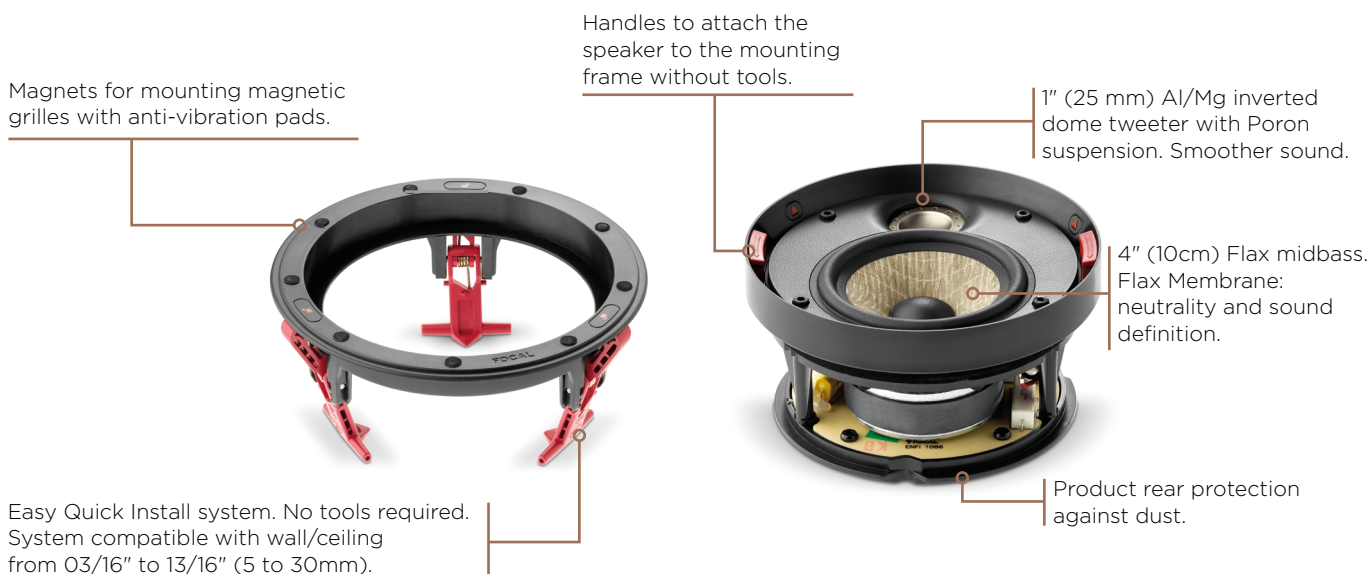

300 ICW4

Product Data Sheet

MADE IN
FRANCE

Key points

- Ultra compact 2-way speaker for custom install
- No tools required to install the product
- Loudspeaker developed and manufactured in France by Focal
- Delivered with ready-to-paint square and circular front grilles and painting protective mask
- Excellent size-performance ratio

Type of speaker	2-way
Speaker drivers	4" (10cm) Flax Mid-bass 1" (25mm) Al/Mg inverted dome Tweeter
Sensitivity (2.83V/1m)	88dB
Frequency response (+/-3dB)	80Hz - 28kHz
Low-frequency cut-off (-6dB)	72Hz
Nominal impedance	8 Ω
Minimal impedance	4.5 Ω
Recommended amp power	25 - 100W
Dimensions (Ø/depth)	7 ⁹ / ₁₆ x 3 ⁵⁵ / ₆₄ " (192x98mm)
Cut-Out diameter	6 ²⁷ / ₆₄ " (163mm)
Depth behind surface	3 ²¹ / ₃₂ " (93mm)
Net weight (with grille)	2.6 lbs (1.3kg)
Box size (WxDxH)	10 ¹⁵ / ₆₄ x 10 ¹⁵ / ₆₄ x 9 ²⁷ / ₃₂ " (260x260x250mm)
Total weight (with packaging)	5.07 lbs (2.3kg)
Recommended settings for DSP-amplifiers:	
Recommended Limiter Threshold	6,8V RMS
Recommended Limiter Attack Time	0ms
Recommended Limiter Release Time	150ms
Recommended High-pass filter	40Hz Linkwitz-Riley 12 dB/octave

Dimensions

Measurements

Horizontal directivity

Vertical directivity

Frequency response

ICW4 speaker level calculation table

Power/Distance	1m	2m	5m
1 W [2.83V]	88dB	82dB	74dB
5 W [6.32V]	95dB	89dB	81dB
10 W [8.94V]	98dB	92dB	84dB
20 W [12,6V]	101dB	95dB	87dB